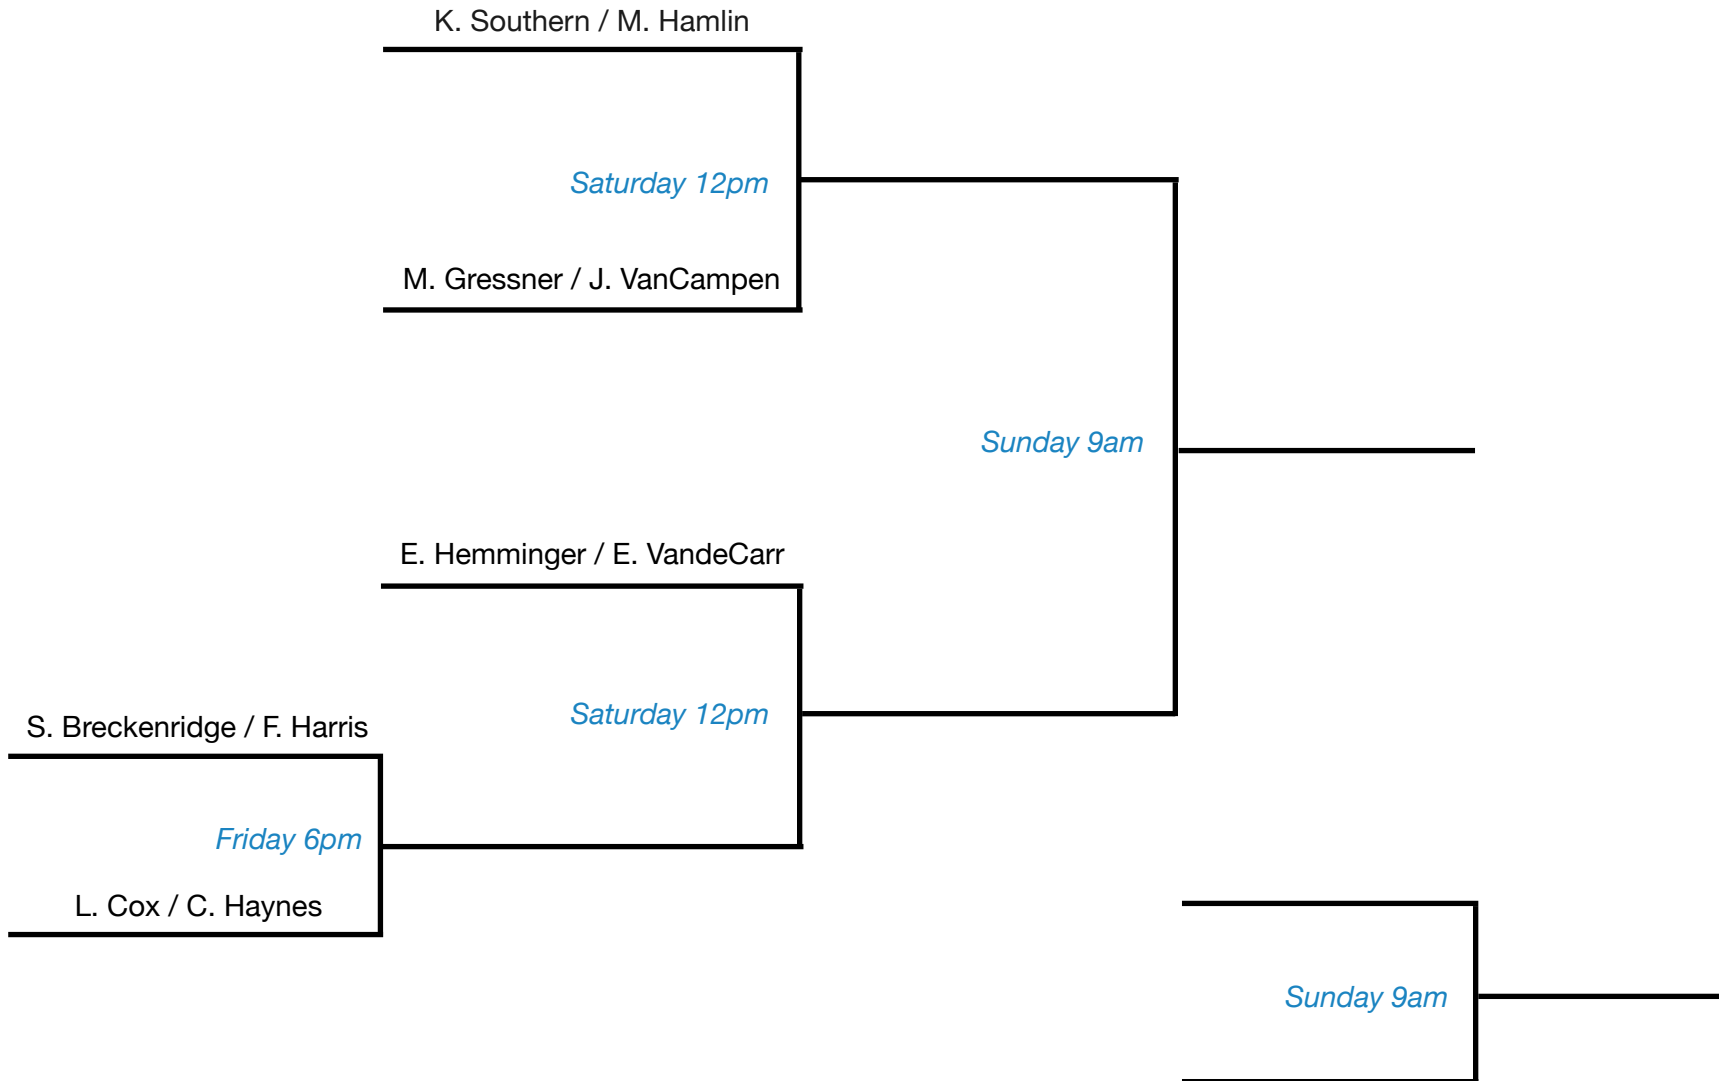

Women 2.5 Doubles